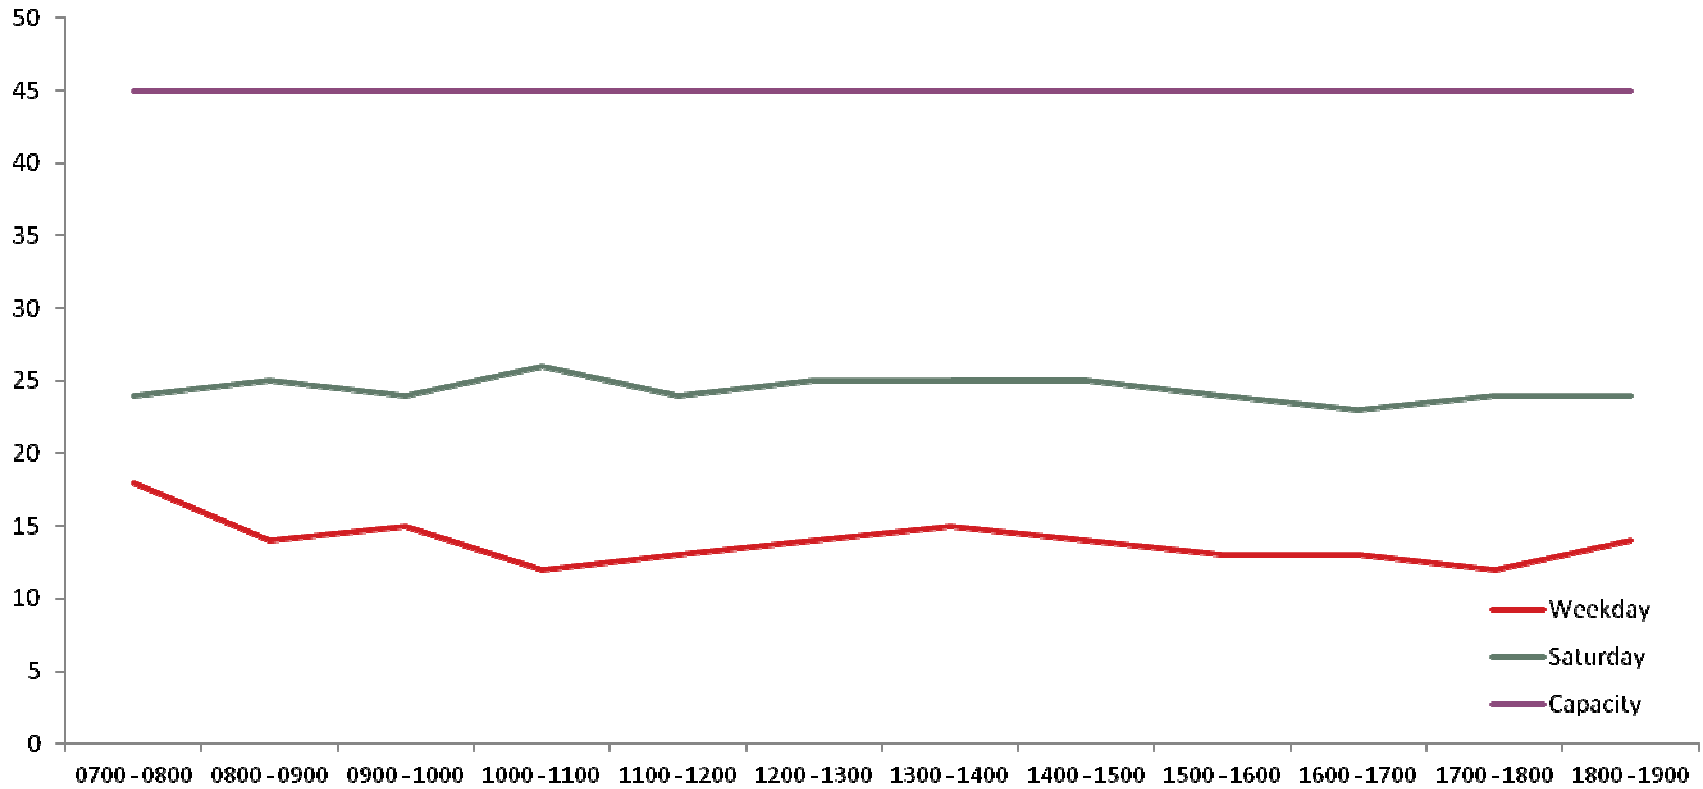

Port Hall Road

Port Hall Road